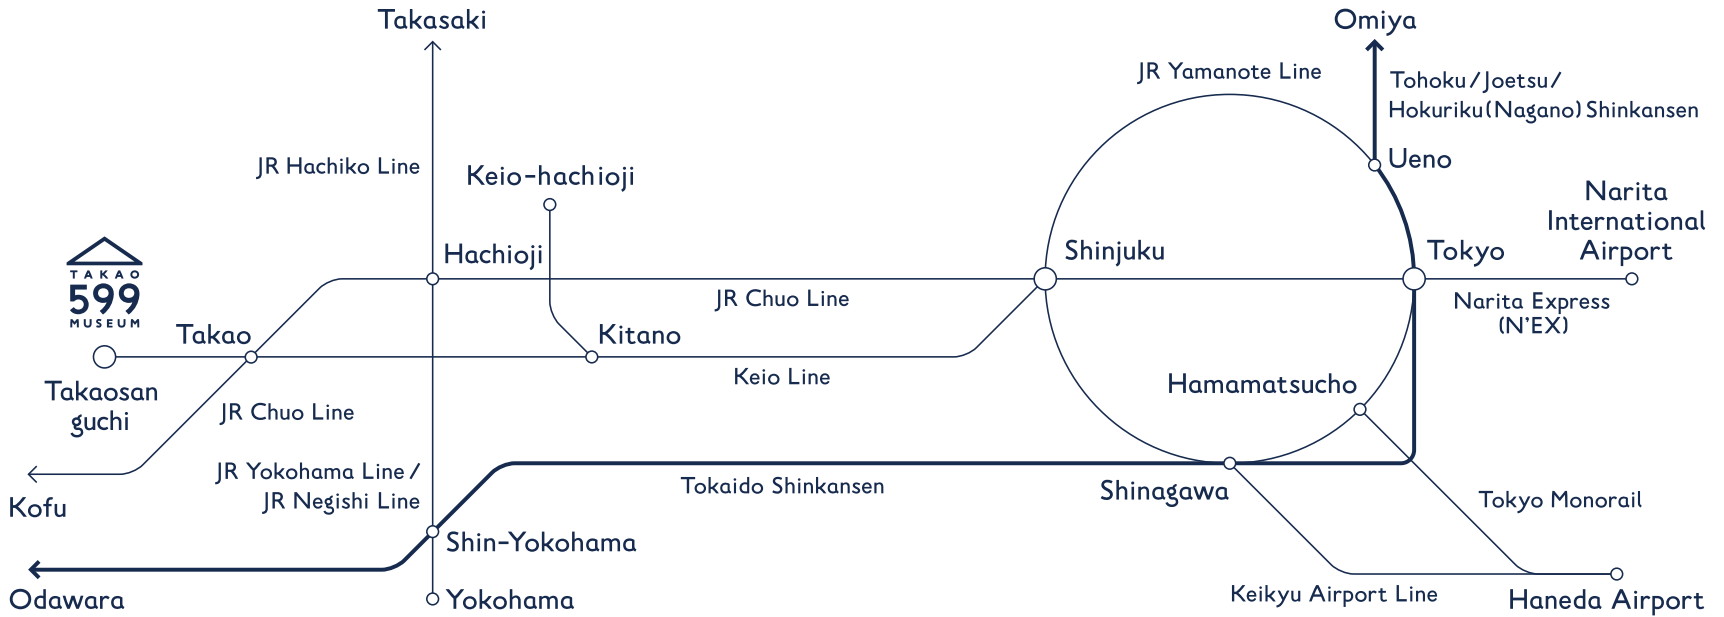

By TRAIN

4 min. walk from Takaosanguchi Sta. of Keio Line.

From JR Tokyo Sta. / Shinjuku Sta.

From JR Yokohama Sta. / Shin-Yokohama Sta.

⚠ That is just the approximate time. And it does not include transfer and waiting times.