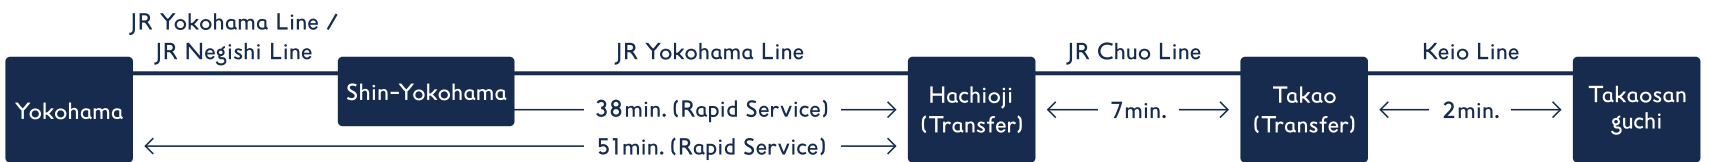

By TRAIN

4 min. walk from Takaosanguchi Sta. of Keio Line.

From JR Tokyo Sta. / Shinjuku Sta.

From JR Yokohama Sta. / Shin-Yokohama Sta.

⚠ That is just the approximate time. And it does not include transfer and waiting times.